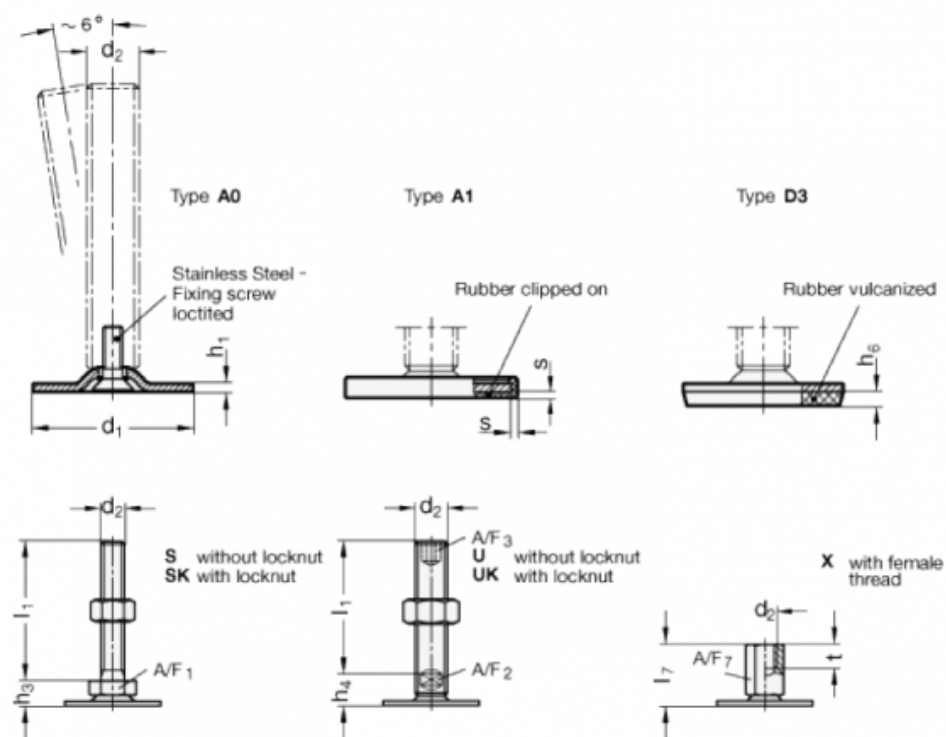

Article number: 204080M1280A1S

Description: E+G levelling foot  
GN 40-80-M12-80-A1-S

Note: S Without nut, External hexagon at the bottom

## Measures

A/F1	= 17
d1	= 80
d2	= M12
h1	= 3
h3	= 12
h6	=
l1	= 80
s	= 2